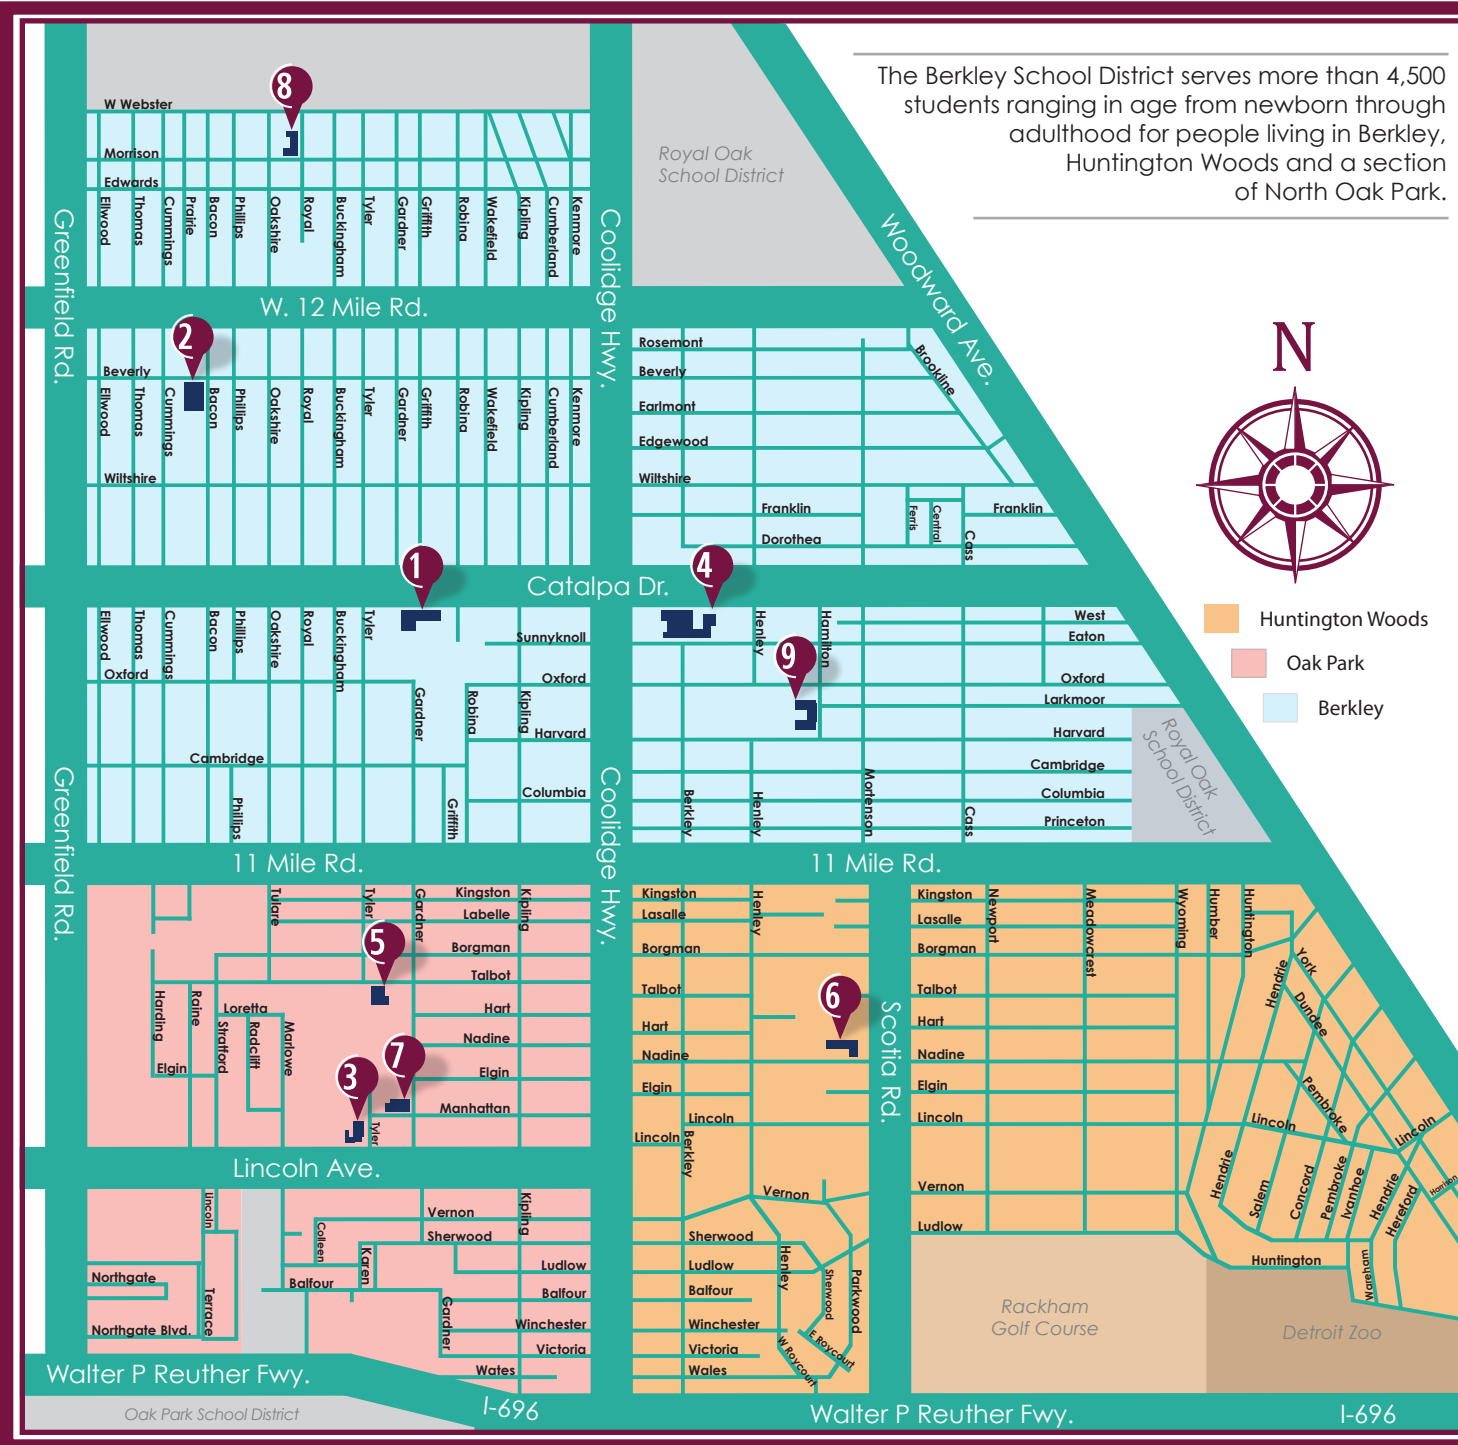

# BERKLEY SCHOOL DISTRICT

The Berkley School District serves more than 4,500 students ranging in age from newborn through adulthood for people living in Berkley, Huntington Woods and a section of North Oak Park.

Huntington Woods  
Oak Park  
Berkley

**1** **Anderson**  
Middle School  
3205 Catalpa,  
Berkley  
48072

**2** **Angell**  
Elementary School  
3849 Beverly,  
Berkley  
48072

**3** **Building Blocks**  
Early Childhood Center  
14700 W. Lincoln,  
Oak Park  
48237

**4** **Berkley**  
High School  
2325 Catalpa,  
Berkley  
48072

**5** **Administrative**  
Offices & Central Enrollment  
14501 Talbot,  
Oak Park  
48237

**6** **Burton**  
Elementary School  
26315 Scotia,  
Huntington Woods  
48070

**7** **Norup**  
International School  
14450 Manhattan,  
Oak Park  
48237

**8** **Pattengill**  
Elementary School  
3540 Morrison,  
Berkley  
48072

**9** **Rogers**  
Elementary School  
2265 Hamilton,  
Berkley  
48072